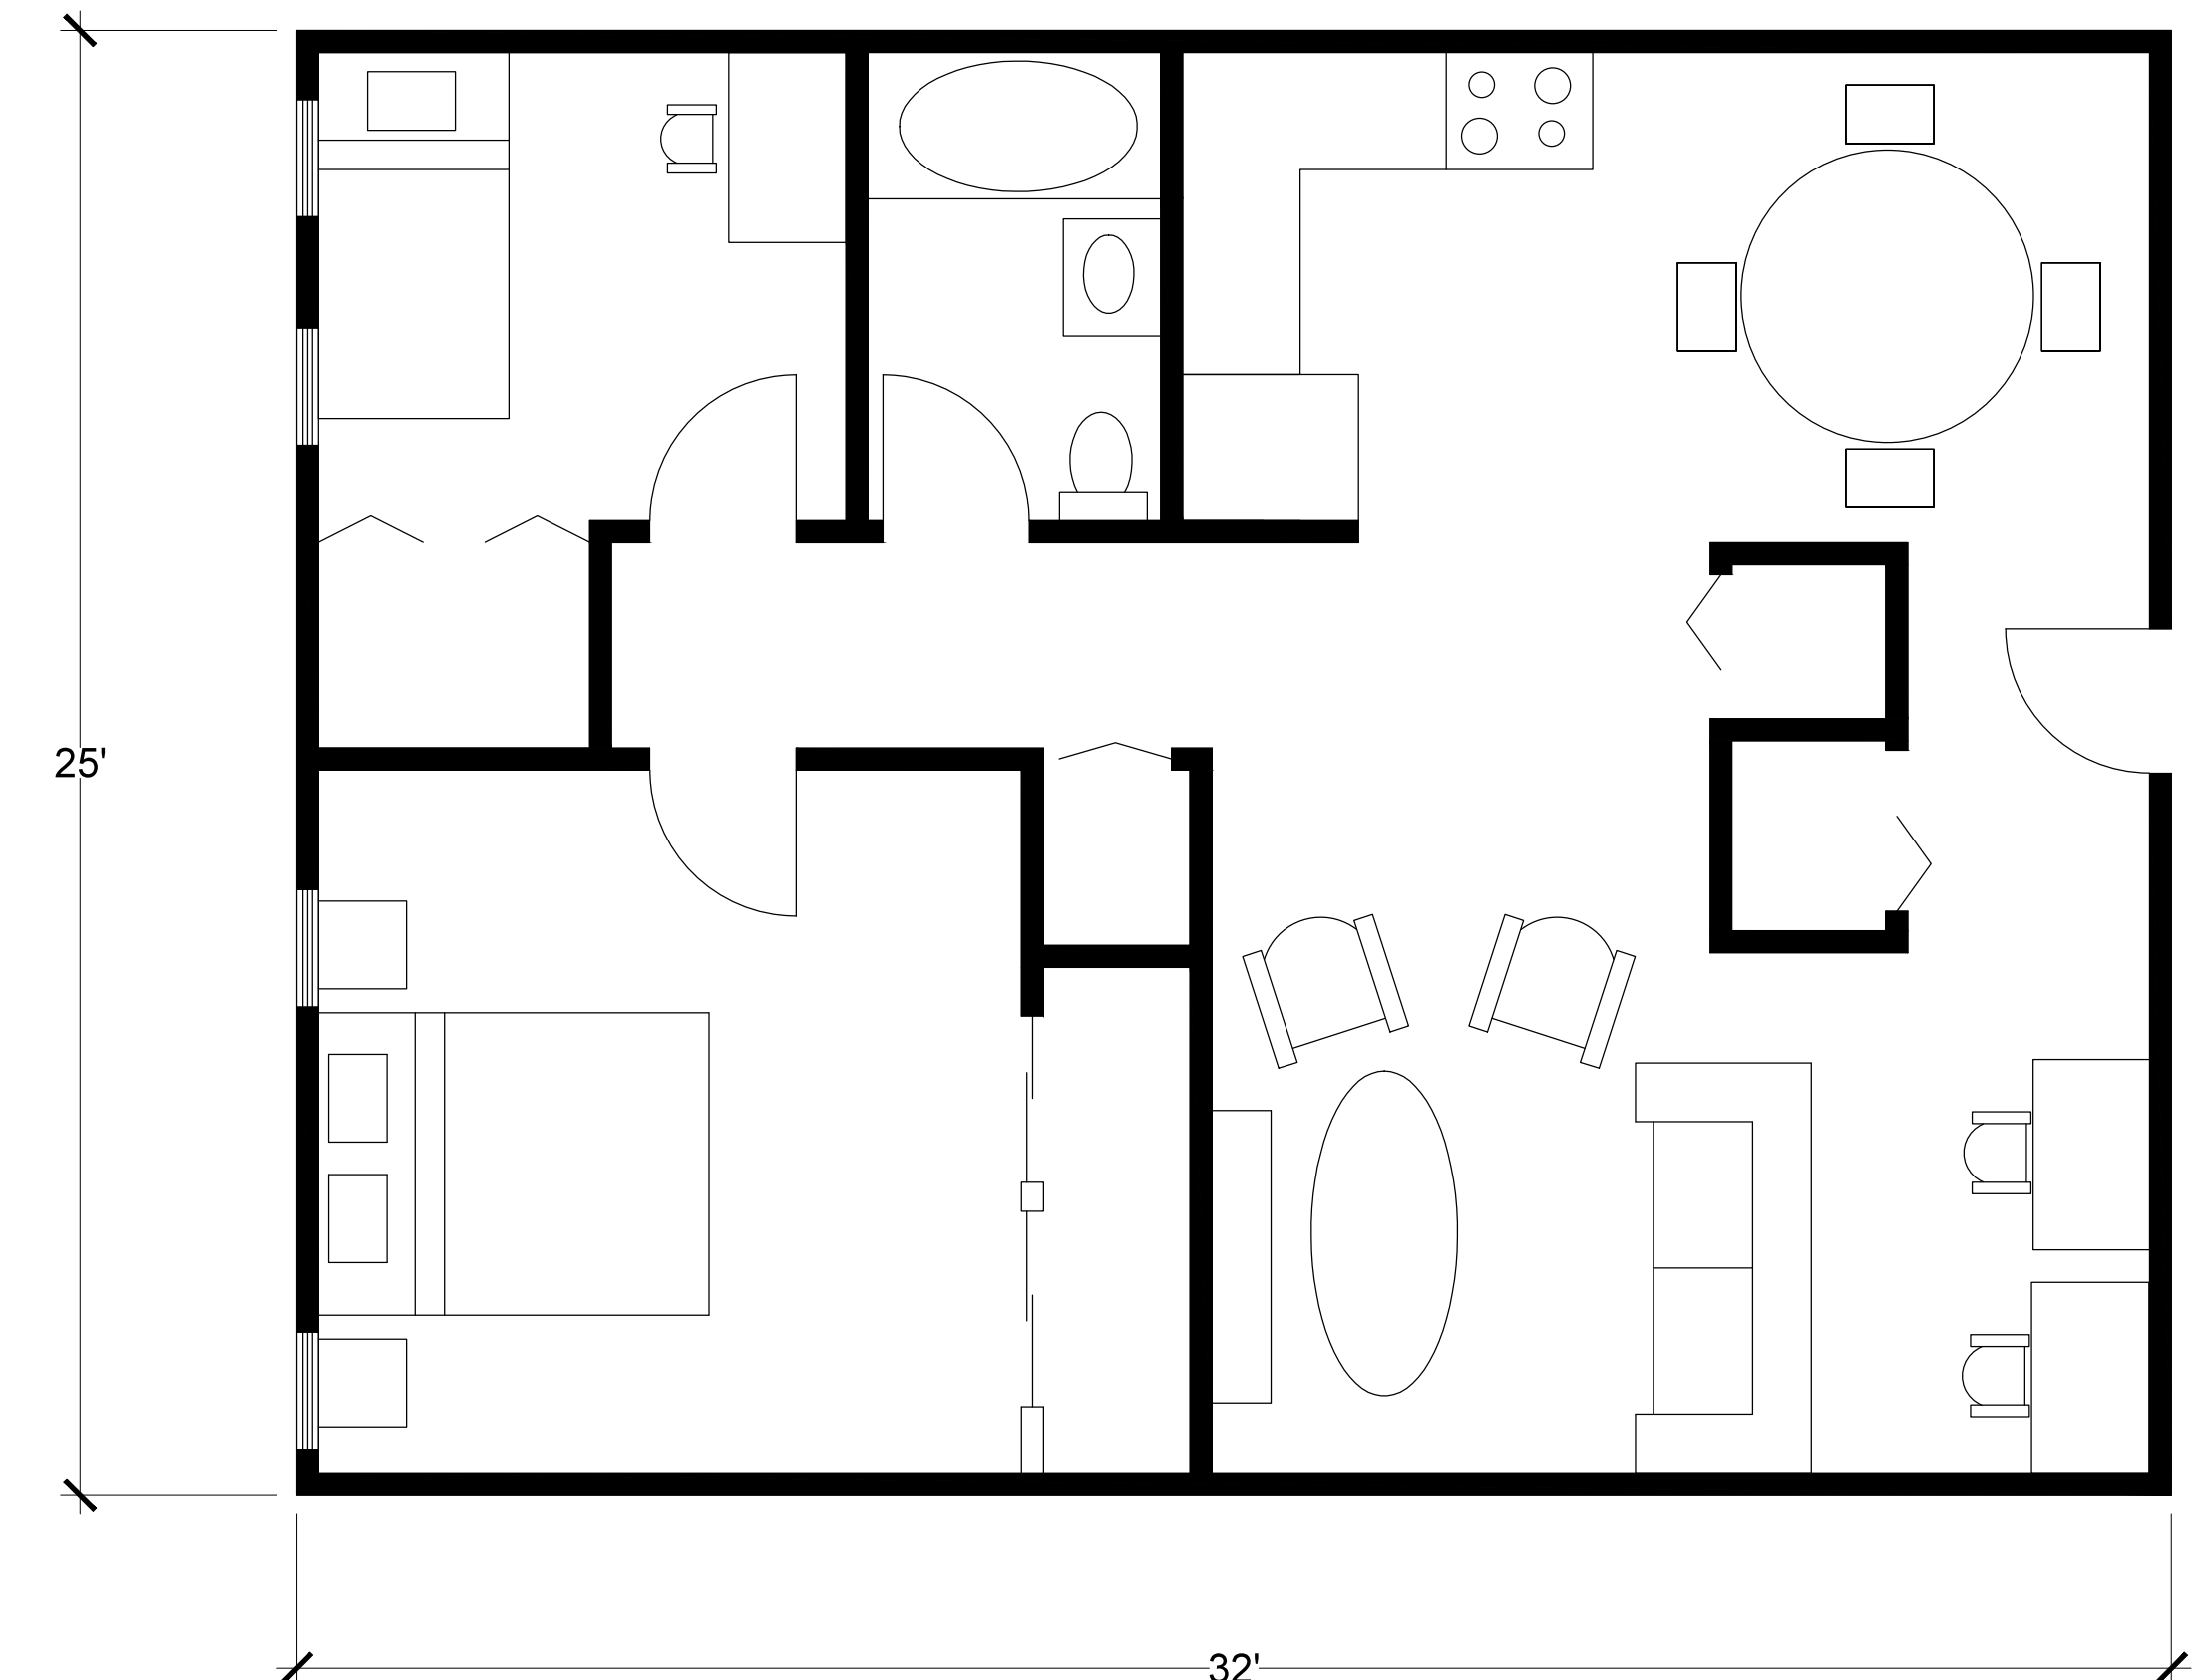

Bachelor Apartment 441sqft

- Living
- Kitchen
- Full Bath
- 2 Closets
- Patio

Single Bedroom Apartment 441 sqft

- Bedroom
- Walk in Closet
- Full Bath
- Living
- Kitchen
- Patio

Two Bedroom Apartment 800 sqft

- 2 Bedrooms
- Closet
- Full Bath
- Living
- Kitchen + Dining
- Front Door Closet
- Washer/ Dryer Closet
- Desk Nook

Single Accessible Bedroom Apartment 550 sqft

- Bedroom
- Closet
- Full Bath
- Living
- Kitchen
- Pantry/ Storage
- Patio

EXAMPLE UNIT LAYOUTS

- SINGLE BEDROOM
- ASSISTED LIVING SINGLE BEDROOM
- BACHELOR APARTMENT
- TWO BEDROOM APARTMENT

TAYLOR KREPS