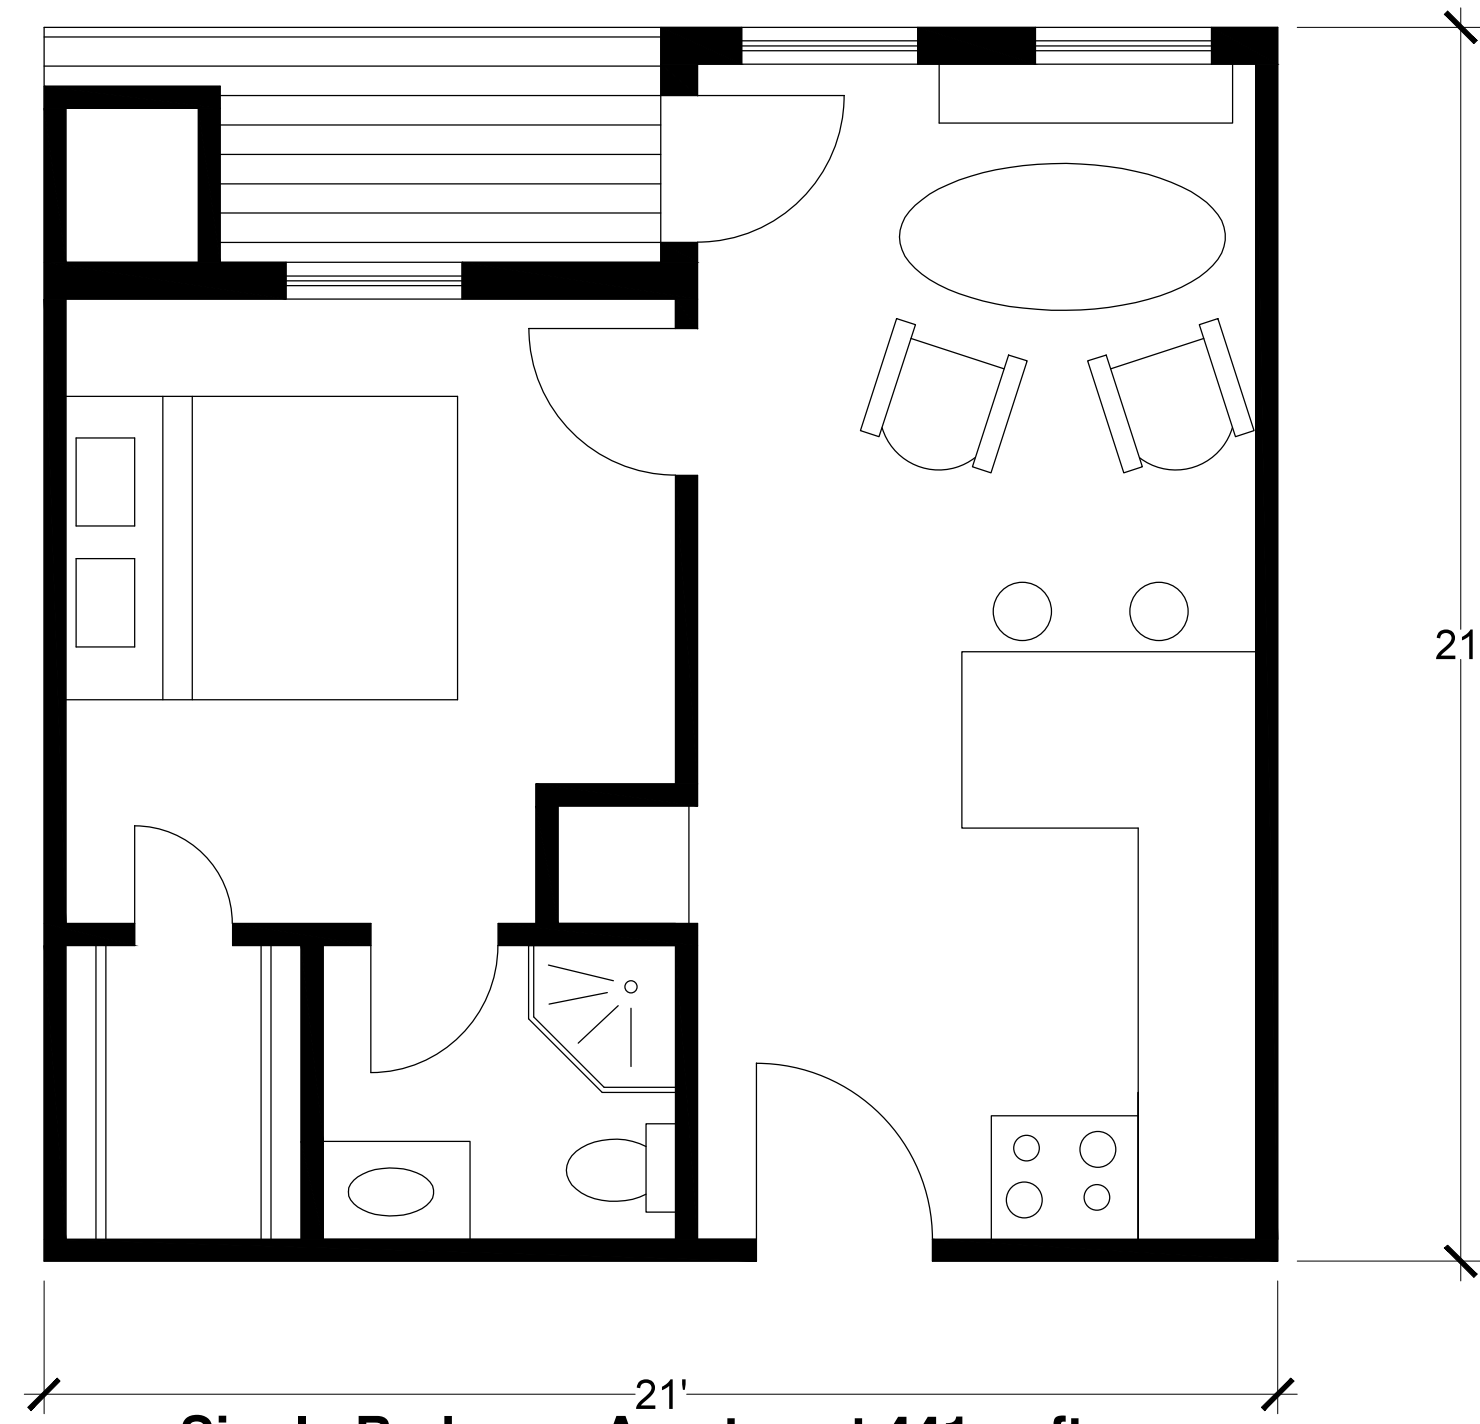

Bachelor Apartment 441sqft

- Living
- Kitchen
- Full Bath
- 2 Closets
- Patio

Single Bedroom Apartment 441 sqft

- Bedroom
- Walk in Closet
- Full Bath
- Living
- Kitchen
- Patio

Two Bedroom Apartment 800 sqft

- 2 Bedrooms
- Closet
- Full Bath
- Living
- Kitchen + Dining
- Front Door Closet
- Washer/ Dryer Closet
- Desk Nook

Single Accessible Bedroom Apartment 550 sqft

- Bedroom
- Closet
- Full Bath
- Living
- Kitchen
- Pantry/ Storage
- Patio

EXAMPLE UNIT LAYOUTS

- SINGLE BEDROOM
- ASSISTED LIVING SINGLE BEDROOM
- BACHELOR APARTMENT
- TWO BEDROOM APARTMENT

TAYLOR KREPS