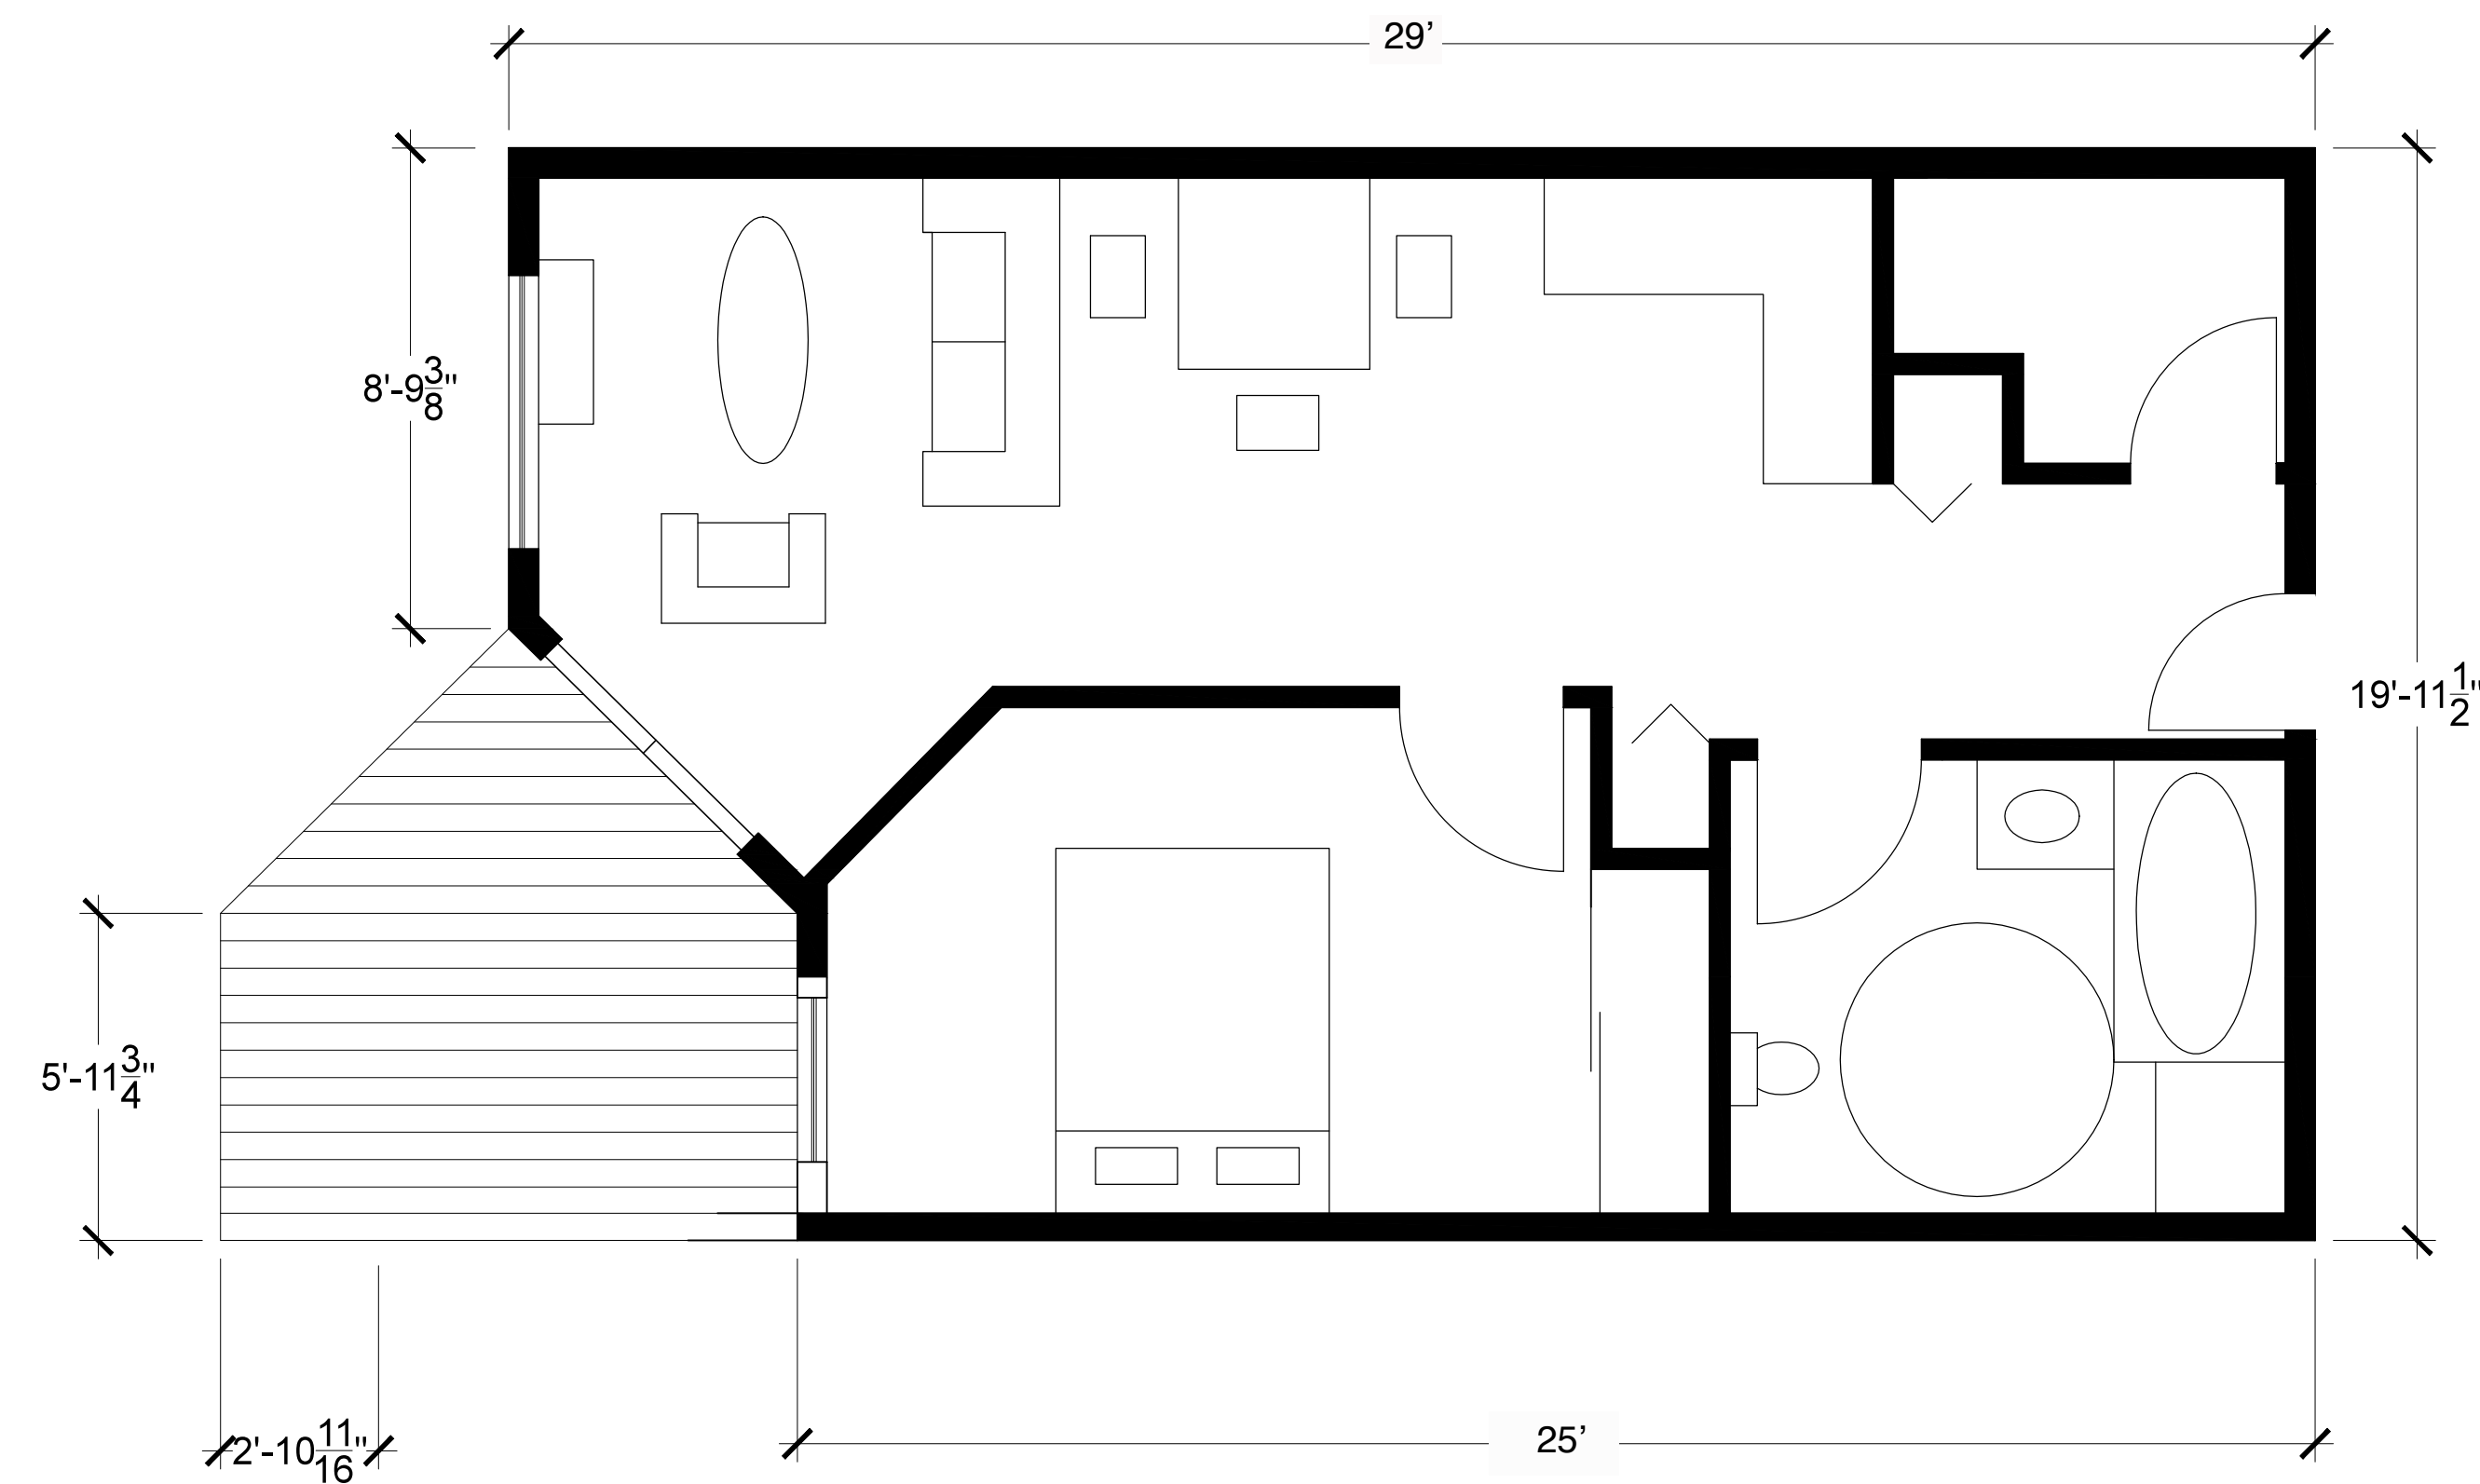

Bachelor Apartment 441sqft

- Living
- Kitchen
- Full Bath
- 2 Closets
- Patio

Single Bedroom Apartment 441 sqft

- Bedroom
- Walk in Closet
- Full Bath
- Living
- Kitchen
- Patio

Two Bedroom Apartment 800 sqft

- 2 Bedrooms
- Closet
- Full Bath
- Living
- Kitchen + Dining
- Front Door Closet
- Washer/ Dryer Closet
- Desk Nook

Single Accessible Bedroom Apartment 550 sqft

- Bedroom
- Closet
- Full Bath
- Living
- Kitchen
- Pantry/ Storage
- Patio

EXAMPLE UNIT LAYOUTS

- SINGLE BEDROOM
- ASSISTED LIVING SINGLE BEDROOM
- BACHELOR APARTMENT
- TWO BEDROOM APARTMENT

TAYLOR KREPS