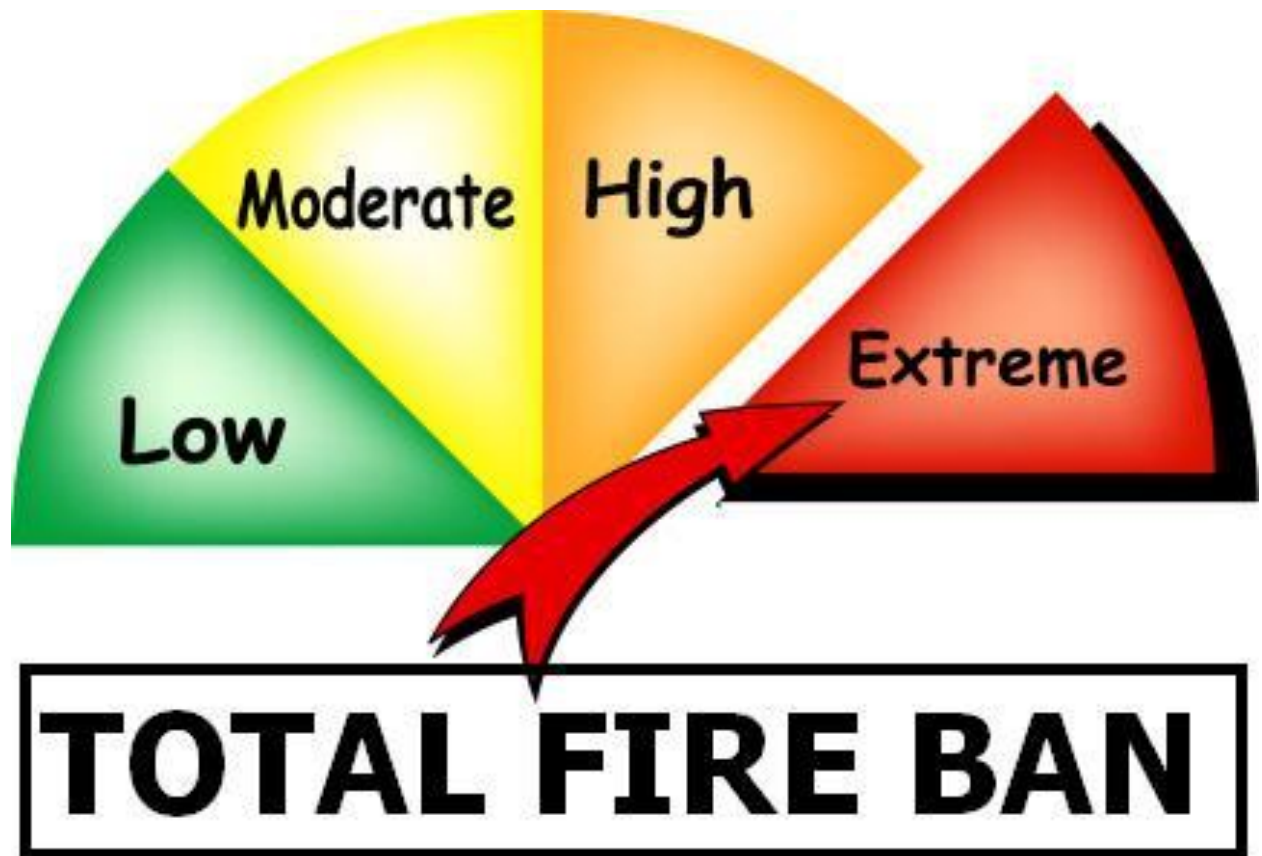

EXTREME	NO OPEN AIR BURNING including Incinerators
	Camp Fires <u>NOT ALLOWED.</u>