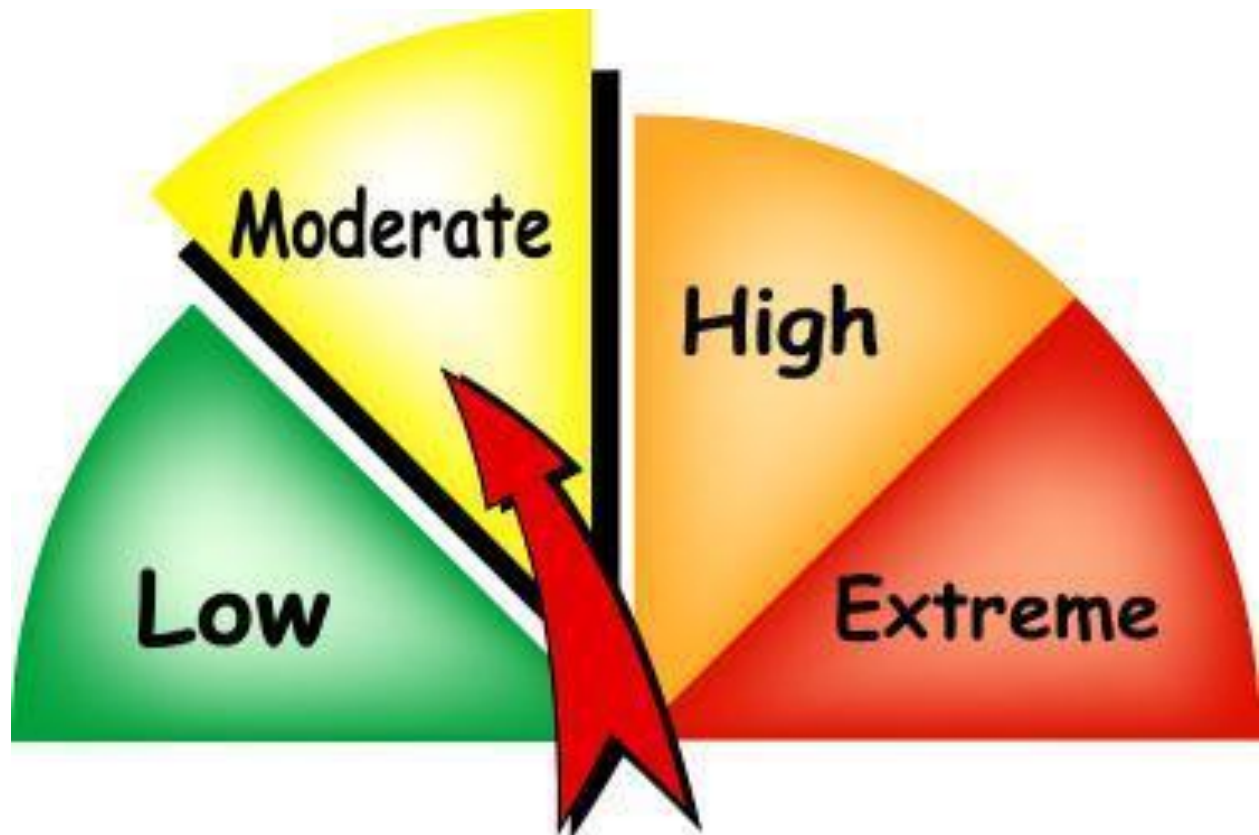

## NO DAY TIME BURNING

<b>LOW</b>	<b>"NO DAYTIME BURNING ALLOWED".</b>
	Open Air Burning and incinerators allowed starting at two hours before sunset and being completely out by two hours after sunrise. Camp Fires are allowed for cooking and warmth.

**NO DAY TIME BURNING**

<b>MODERATE</b>	<b>“NO DAYTIME BURNING ALLOWED”.</b>
	Open Air Burning and incinerators allowed start at two hours before sunset and being completely out by two hours after sunrise. Camp Fires are allowed for cooking and warmth.