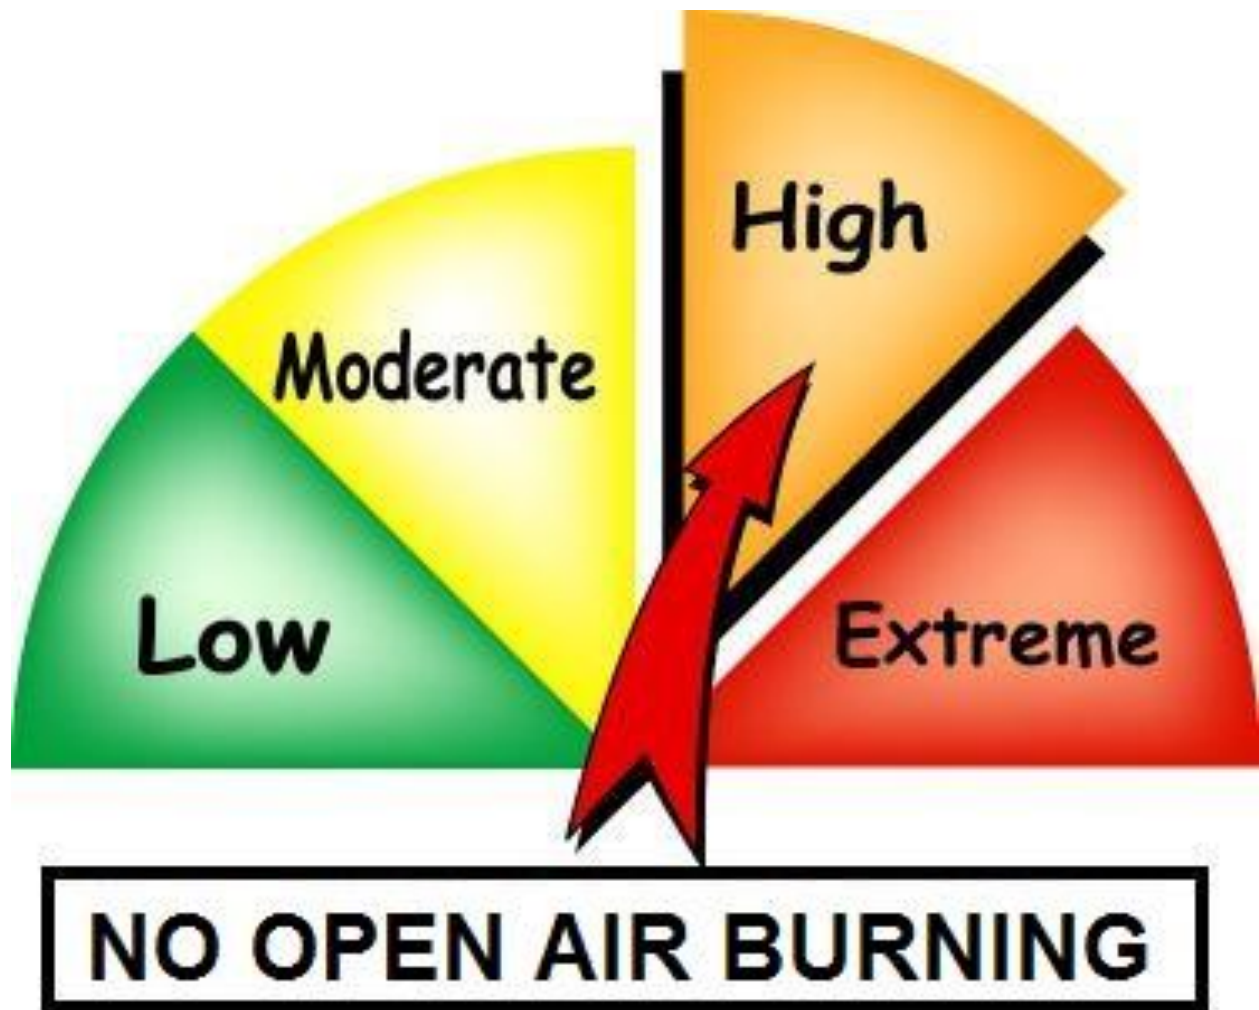

## NO DAY TIME BURNING

<b>LOW</b>	<b>"NO DAYTIME BURNING ALLOWED".</b>
	Open Air Burning and incinerators allowed starting at two hours before sunset and being completely out by two hours after sunrise. Camp Fires are allowed for cooking and warmth.

**NO DAY TIME BURNING**

<b>MODERATE</b>	<b>“NO DAYTIME BURNING ALLOWED”.</b>
	Open Air Burning and incinerators allowed start at two hours before sunset and being completely out by two hours after sunrise. Camp Fires are allowed for cooking and warmth.